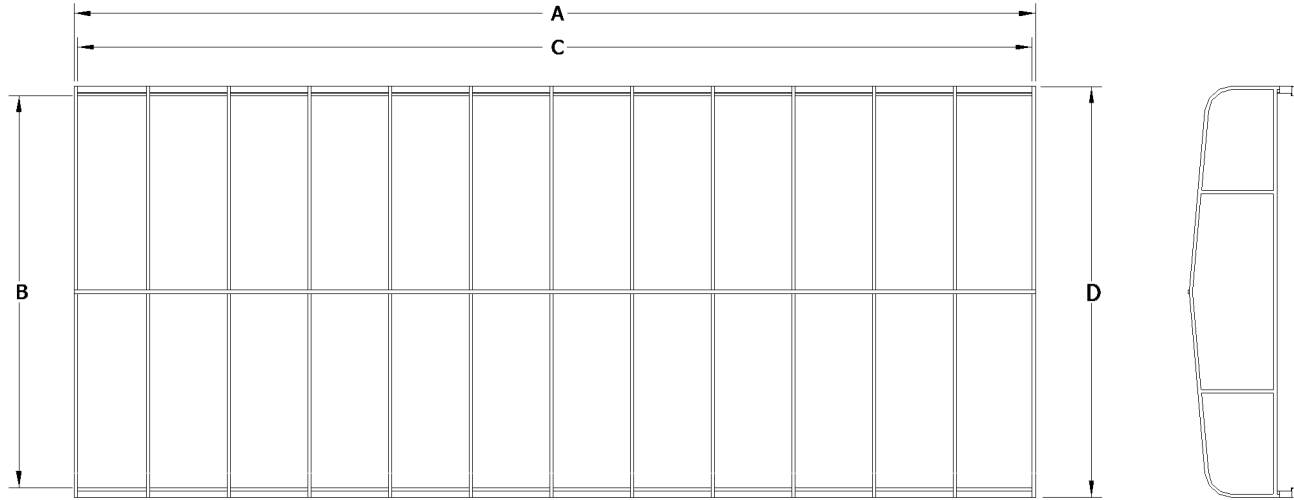

Attn: \_\_\_\_\_

**Floe Frame Specification Sheet**

**\*ALL MEASUREMENTS (±1")**

PART NO.	SIZE	OVERALL LENGTH "A"	INSIDE WIDTH "B"	SIDE RAIL LENGTH "C"	OUTSIDE WIDTH "D"
FL2000096	20' X 96"	19' 10"	102 1/2"	19' 10"	96 1/2"
FL2200096	22' X 96"	21' 10"	102 1/2"	21' 10"	96 1/2"
FL2400096	24' X 96"	23' 10"	102 1/2"	23' 10"	96 1/2"
FL2600096	26' X 96"	25' 10"	102 1/2"	25' 10"	96 1/2"
FL2000108	20' X 108"	19' 10"	108"	19' 10"	113 3/4"
FL2200108	22' X 108"	21' 10"	108"	21' 10"	113 3/4"
FL2400108	24' X 108"	23' 10"	108"	23' 10"	113 3/4"
FL2600108	26' X 108"	25' 10"	108"	25' 10"	113 3/4"
FL1200116	12' X 116"	11' 10"	116 1/2"	11' 10"	122 1/4"
FL1400116	14' X 116"	13' 10"	116 1/2"	13' 10"	122 1/4"
FL2000116	20' X 116"	19' 10"	116 1/2"	19' 10"	122 1/4"
FL2200116	22' X 116"	21' 10"	116 1/2"	21' 10"	122 1/4"
FL2400116	24' X 116"	23' 10"	116 1/2"	23' 10"	122 1/4"
FL2600116	26' X 116"	25' 10"	116 1/2"	25' 10"	122 1/4"
FL2800116	28' X 116"	27' 10"	116 1/2"	27' 10"	122 1/4"
FL3000116	30' X 116"	29' 10"	116 1/2"	29' 10"	122 1/4"
FL3200116	32' X 116"	31' 10"	116 1/2"	31' 10"	122 1/4"
FL2200120	22' X 120"	21' 10"	120 1/2"	21' 10"	126 1/4"
FL2400120	24' X 120"	23' 10"	120 1/2"	23' 10"	126 1/4"
FL2600120	26' X 120"	25' 10"	120 1/2"	25' 10"	126 1/4"
FL2800120	28' X 120"	27' 10"	120 1/2"	27' 10"	126 1/4"
FL3000120	30' X 120"	29' 10"	120 1/2"	29' 10"	126 1/4"
FL3200120	32' X 120"	31' 10"	120 1/2"	31' 10"	126 1/4"
FL3400120	34' X 120"	33' 10"	120 1/2"	33' 10"	126 1/4"

**ATTACHMENT**

1" Side release clips

Velcro straps wrap around the bottom of the end frame

STANDARD VALANCE: 11" VALANCE

**OUTSIDE DIMENSIONS**

- A \_\_\_\_\_ OVERALL LENGTH OF FRAME
- B \_\_\_\_\_ INSIDE WIDTH OF FRAME
- C \_\_\_\_\_ LENGTH OF SIDE RAILS (W/O ENDS)
- D \_\_\_\_\_ OUTSIDE WIDTH OF FRAME