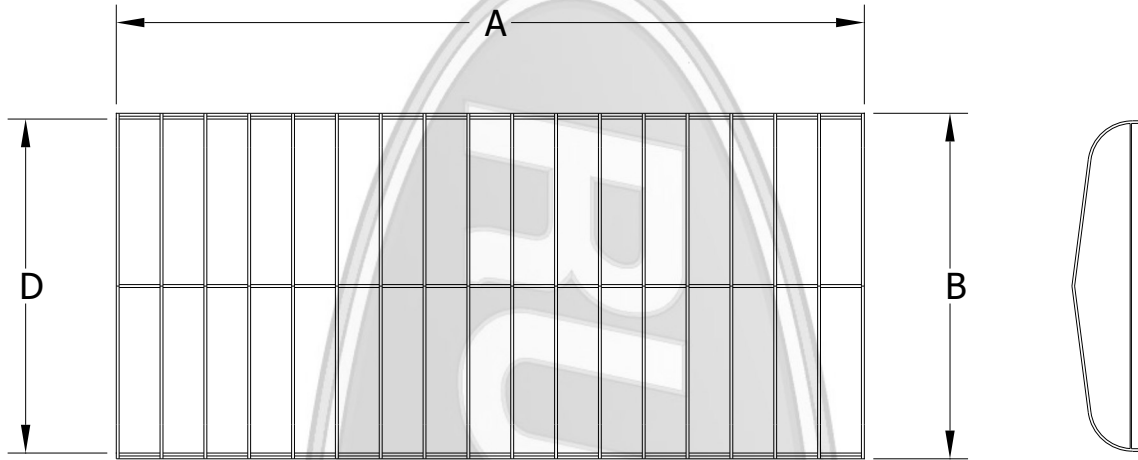

Attn: \_\_\_\_\_

**Shore Mate® Frame Specification Sheet**

**\*ALL MEASUREMENTS (±1")**

PART NO.	SIZE	OVERALL LENGTH "A"	INSIDE WIDTH "B"	OUTSIDE WIDTH "D"
SH2100114	21' X 114"	21'	114"	118"
SH2300114	23' X 114"	23'	114"	118"
SH2500114	25' X 114"	25'	114"	118"
SH2700114	27' X 114"	27'	114"	118"
SH2300120	23' X 120"	23'	120"	124"
SH2500120	25' X 120"	25'	120"	124"
SH2700120	27' X 120"	27'	120"	124"
SH3000120	30' X 120"	30'	120"	124"

**ATTACHMENT**

Continuous bungee runs along all four sides and loops over a small hook attached to each bow.

STANDARD VALANCE: 12" VALANCE

**OUTSIDE DIMENSIONS**

- A \_\_\_\_\_ OVERALL LENGTH OF FRAME
- B \_\_\_\_\_ INSIDE WIDTH OF FRAME
- C \_\_\_\_\_ LENGTH OF SIDE RAILS (W/O ENDS)
- D \_\_\_\_\_ OUTSIDE WIDTH OF FRAME